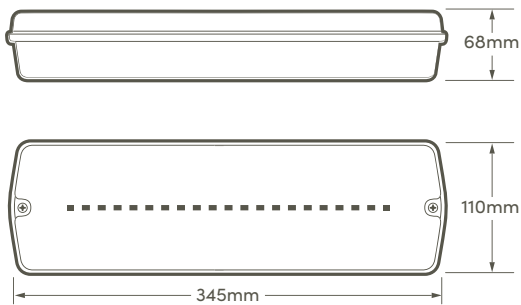

# EMERALD UNIVERSAL BULKHEAD WITH SELF TEST FEATURES

- Hinged gear tray
- 3 hour emergency time
- Long lasting lithium battery
- Manual test button
- Maintained/non-maintained
- 20mm stuffing gland included
- Multiple 20mm entry points
- Stick-on legends included